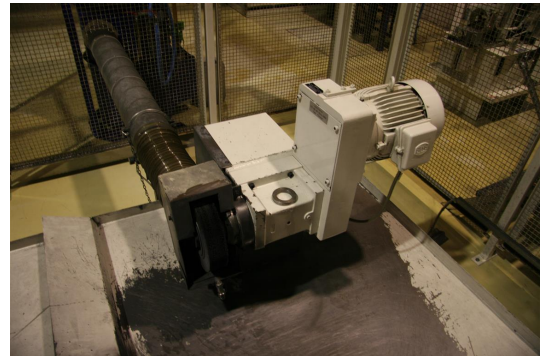

Brush Deburring Machine

Lindemaier

stock-no.: 1200732
type of machine: Brush Deburring Machine
make: Lindemaier
type:
year of manufacture: ca. 1990
type of control: conventional
country of origin: Germany
storage location: Leipzig 3
delivery time: immediately
freight basis: EXW, free on truck unpacked
price: on request

technical details

additional information

Brushing machine / brush deburrer

- make Lindemaier, year 1990, power consumption 7,5 kW, dimension: L:1,0 x W:0,80 x H:1,25m, weight approx. 48 kg
- brush size \varnothing 300 x \varnothing 50x50mm type K 180
- engine speed 2920 rpm, suction nozzle \varnothing 180mm
- with blow-off device